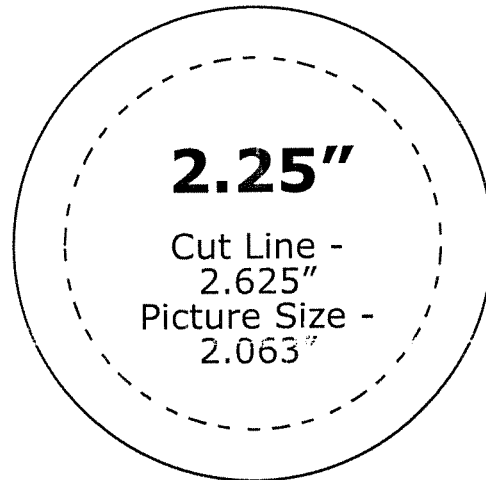

AmericanButtonMachines®

Button Template Guide

Cut Line - 1.313"
Picture Size - 0.875"

Cut Line - 1.629"
Picture Size - 1.156"

Cut Line - 1.837"
Picture Size - 1.375"

Cut Line - 2.088"
Picture Size - 1.593"

Cut Line - 2.625"
Picture Size - 2.063"

Cut Line - 3.451"
Picture Size - 2.875"

Cut Line - 4.0"
Picture Size - 3.312"