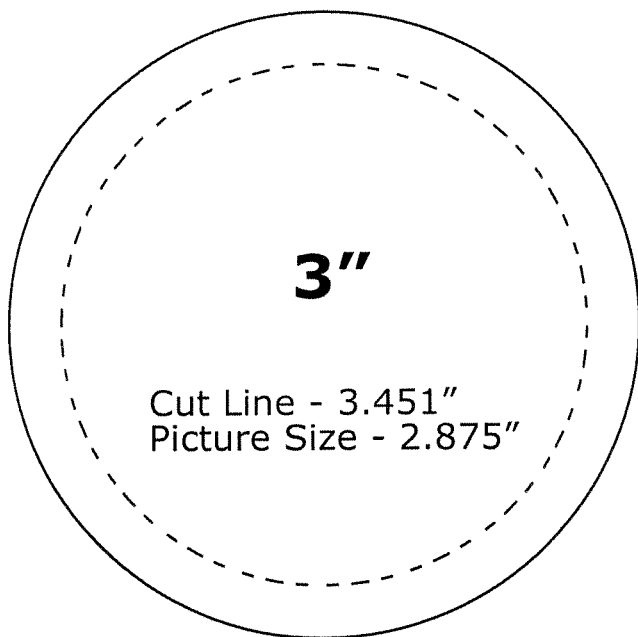

AmericanButtonMachines®

Button Template Guide

Cut Line - 1.313"
Picture Size - 0.875"

Cut Line - 1.629"
Picture Size - 1.156"

Cut Line - 1.837"
Picture Size - 1.375"

Cut Line - 2.088"
Picture Size - 1.593"

Cut Line - 2.625"
Picture Size - 2.063"

Cut Line - 3.451"
Picture Size - 2.875"

Cut Line - 4.0"
Picture Size - 3.312"