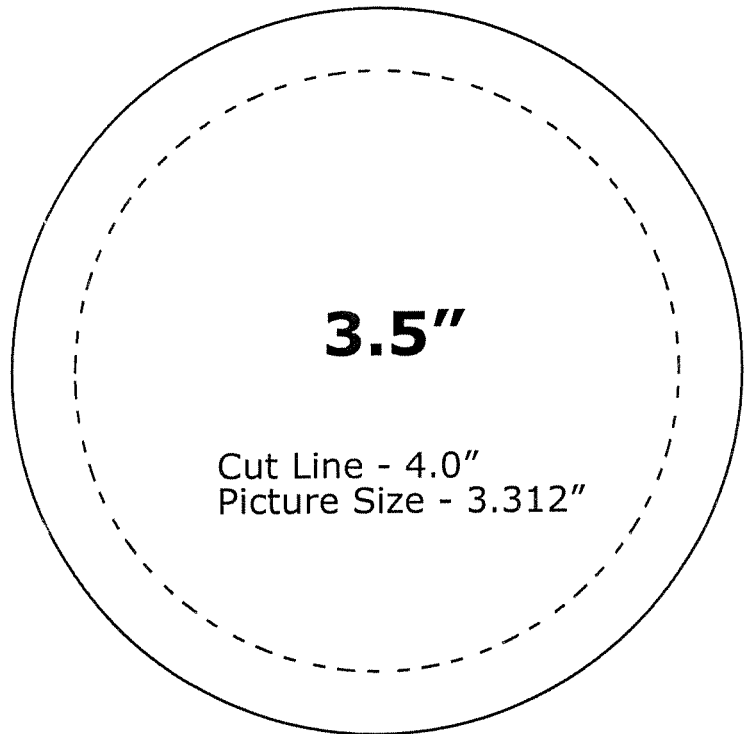

AmericanButtonMachines®

Button Template Guide

Cut Line - 1.313"
Picture Size - 0.875"

Cut Line - 1.629"
Picture Size - 1.156"

Cut Line - 1.837"
Picture Size - 1.375"

Cut Line - 2.088"
Picture Size - 1.593"

Cut Line - 2.625"
Picture Size - 2.063"

Cut Line - 3.451"
Picture Size - 2.875"

Cut Line - 4.0"
Picture Size - 3.312"